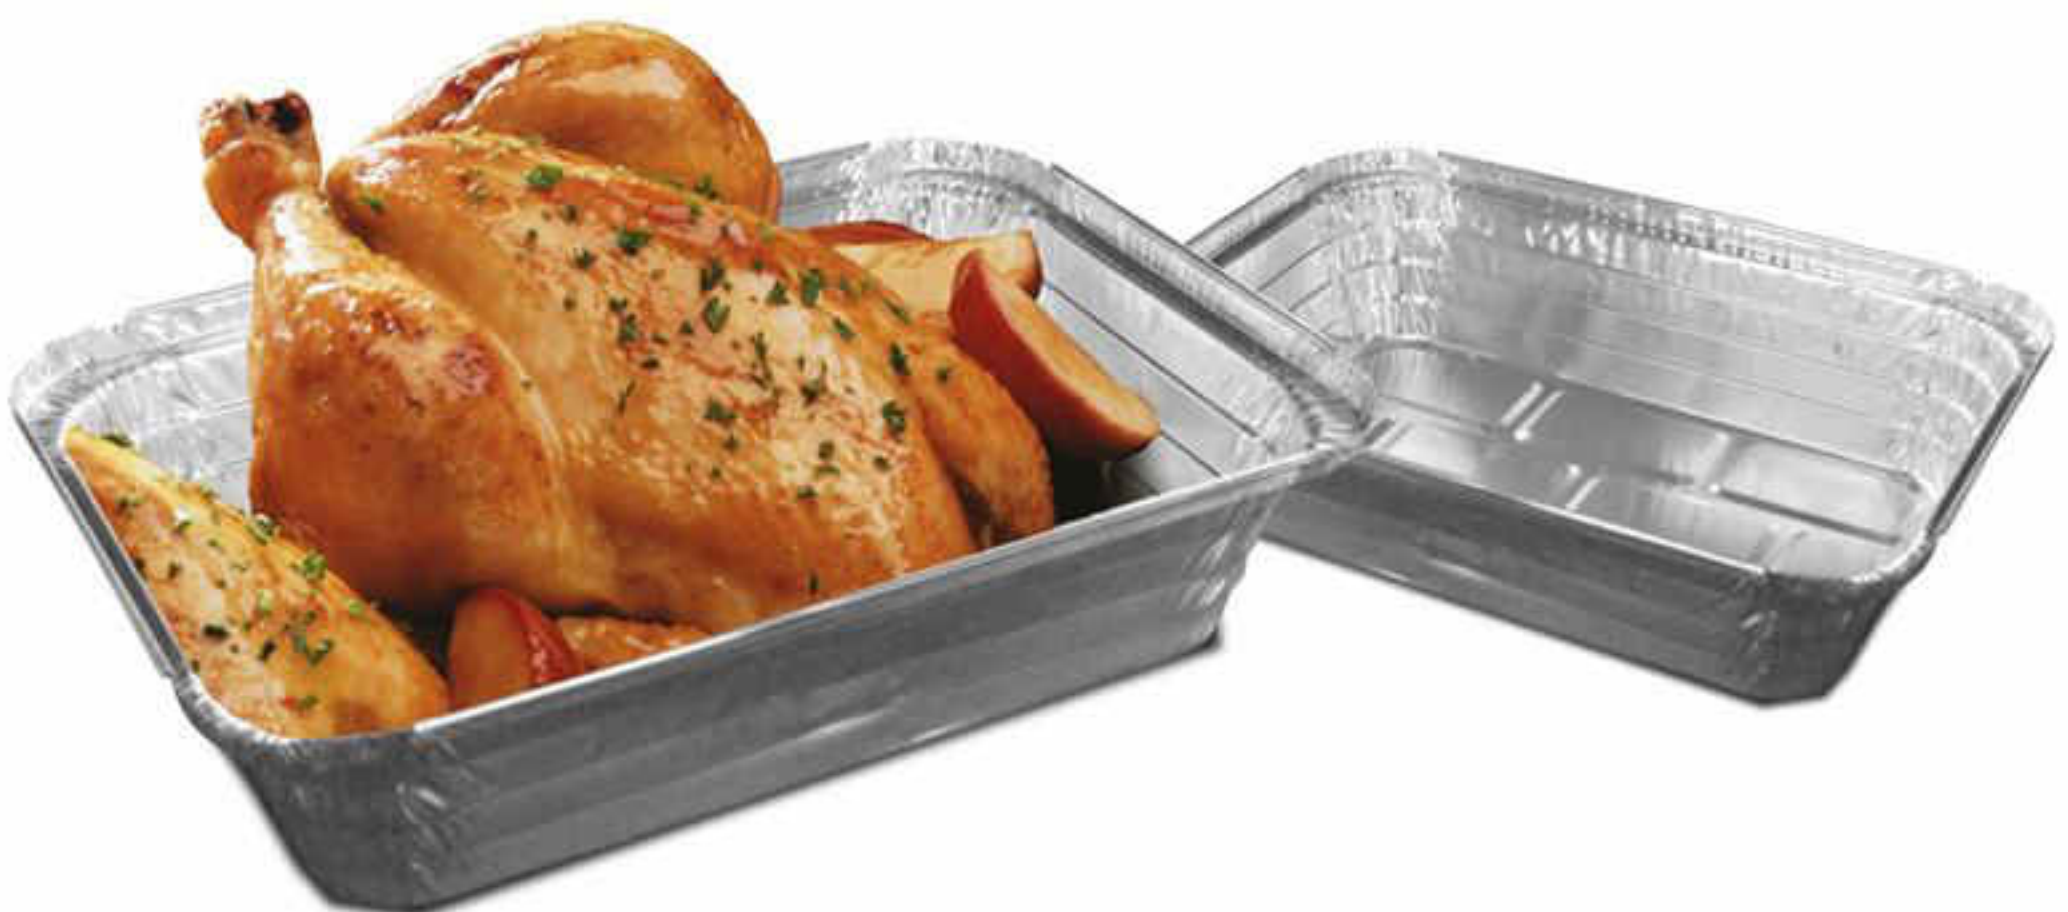

evita derrame de liquidos/gordura

INOTAKE®

MADE IN PORTUGAL

Cod.	Ref.						
300081		77 mm	281 x 187 mm	242 x 146 mm			

Cod.	Ref.						
300083		43 mm	320 x 259 mm	280 x 219 mm			

Cod.	Ref.						
300070		40 mm	145 x 120 mm	107 x 82 mm			